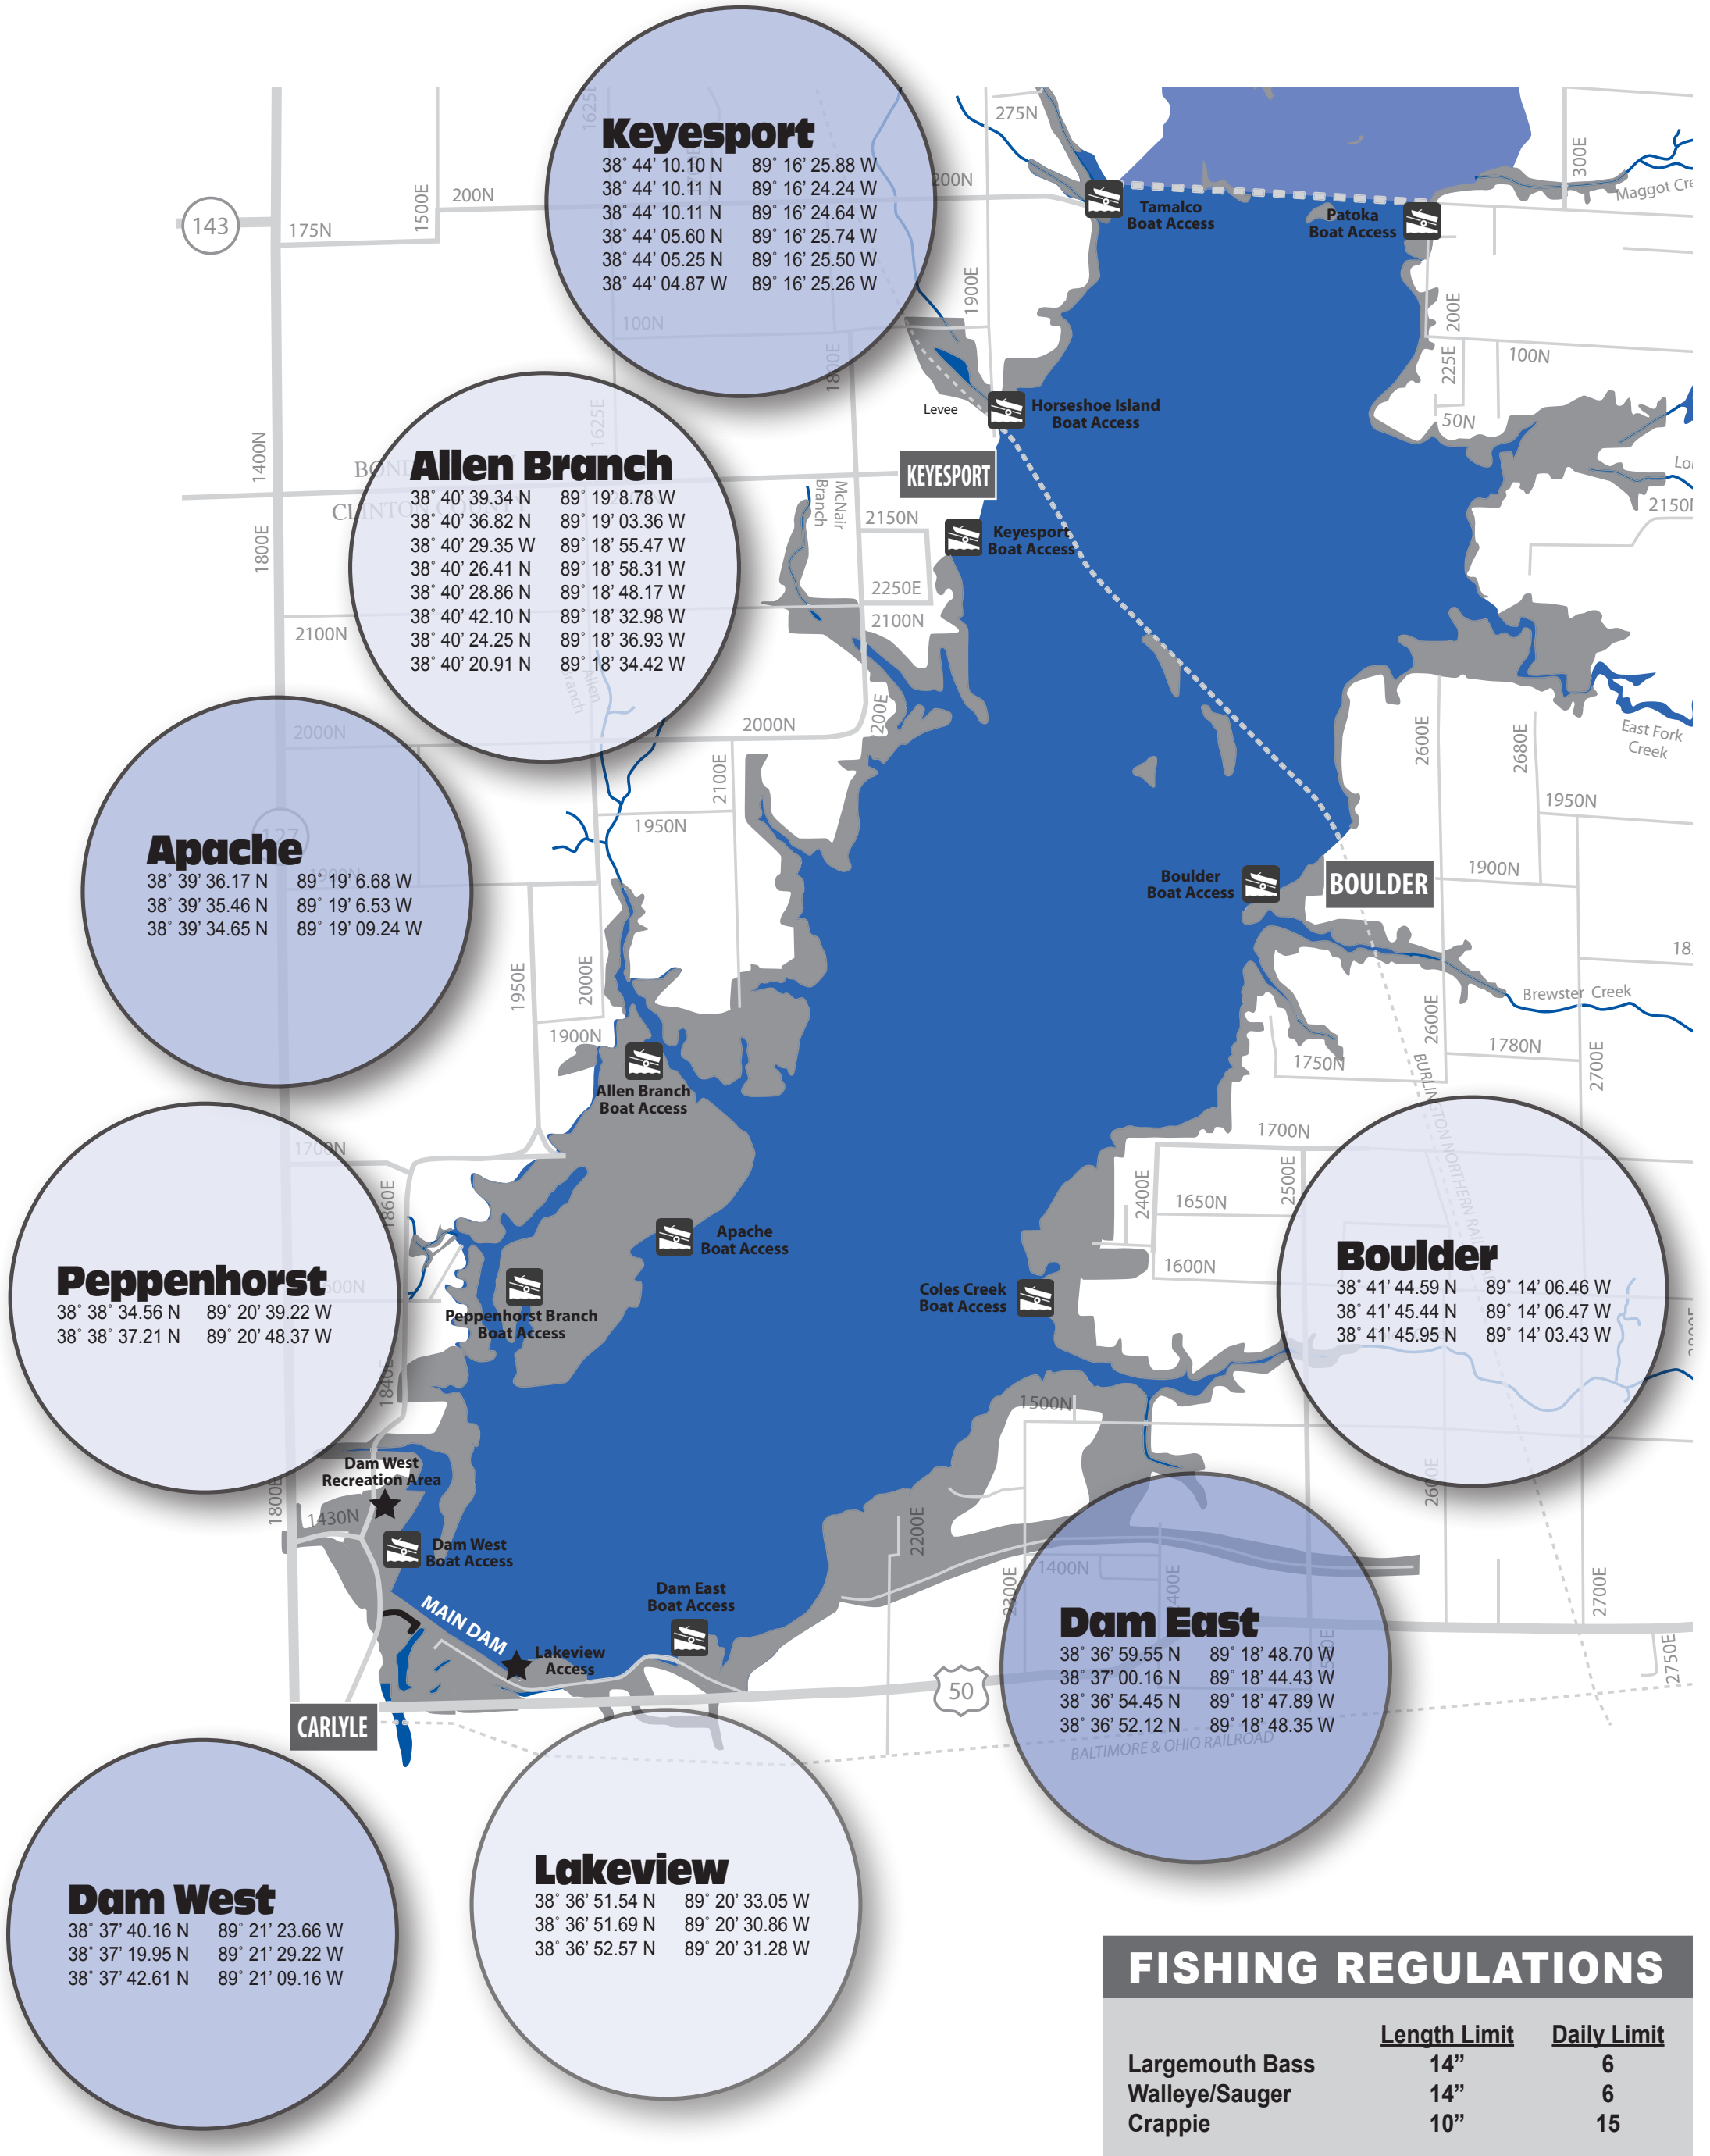

CARLYLE LAKE Fishing Hot Spots

Plan your next fishing trip to Carlyle Lake by using the Carlyle Lake Fishing Hot Spots map as your guide. This map highlights some of the areas where the U.S. Army Corps of Engineers and the Illinois Department of Natural Resources have created artificial habitat to attract fish.

| FISHING REGULATIONS | | |
|---------------------|--------------|-------------|
| | Length Limit | Daily Limit |
| Largemouth Bass | 14" | 6 |
| Walleye/Sauger | 14" | 6 |
| Crappie | 10" | 15 |