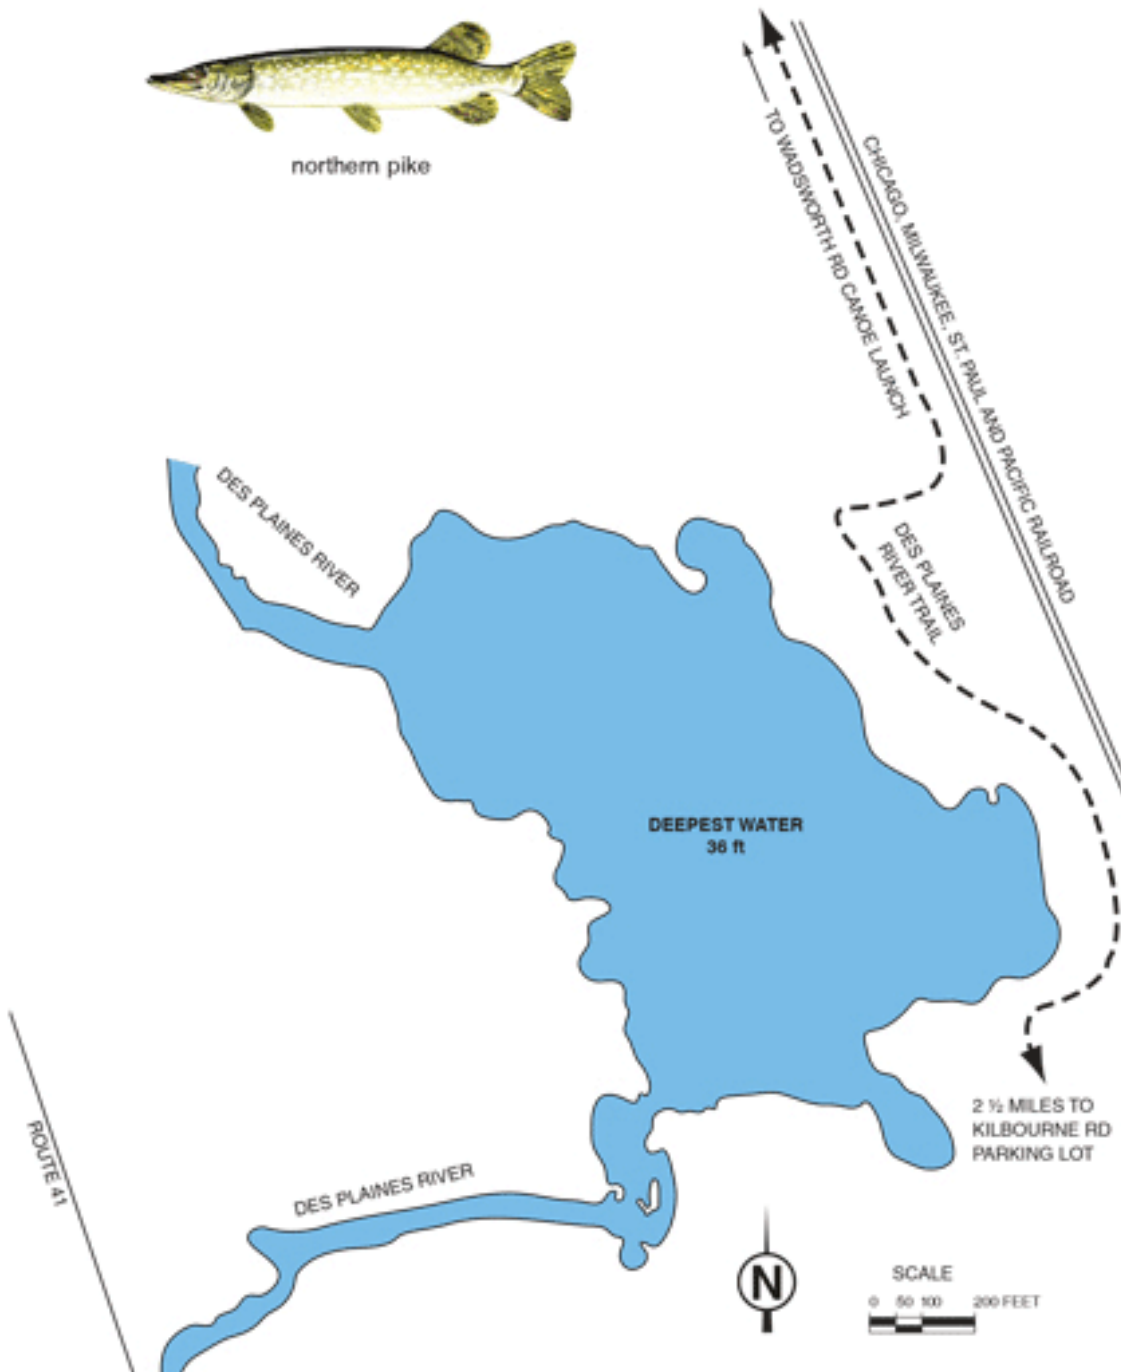

WADSWORTH ROAD CANOE LAUNCH – DES PLAINES LAKE FISHING MAP

bluegill/sunfish

crappie

largemouth bass

northern pike

**LAKE COUNTY
FOREST PRESERVES**

PRESERVATION, RESTORATION,
EDUCATION AND RECREATION