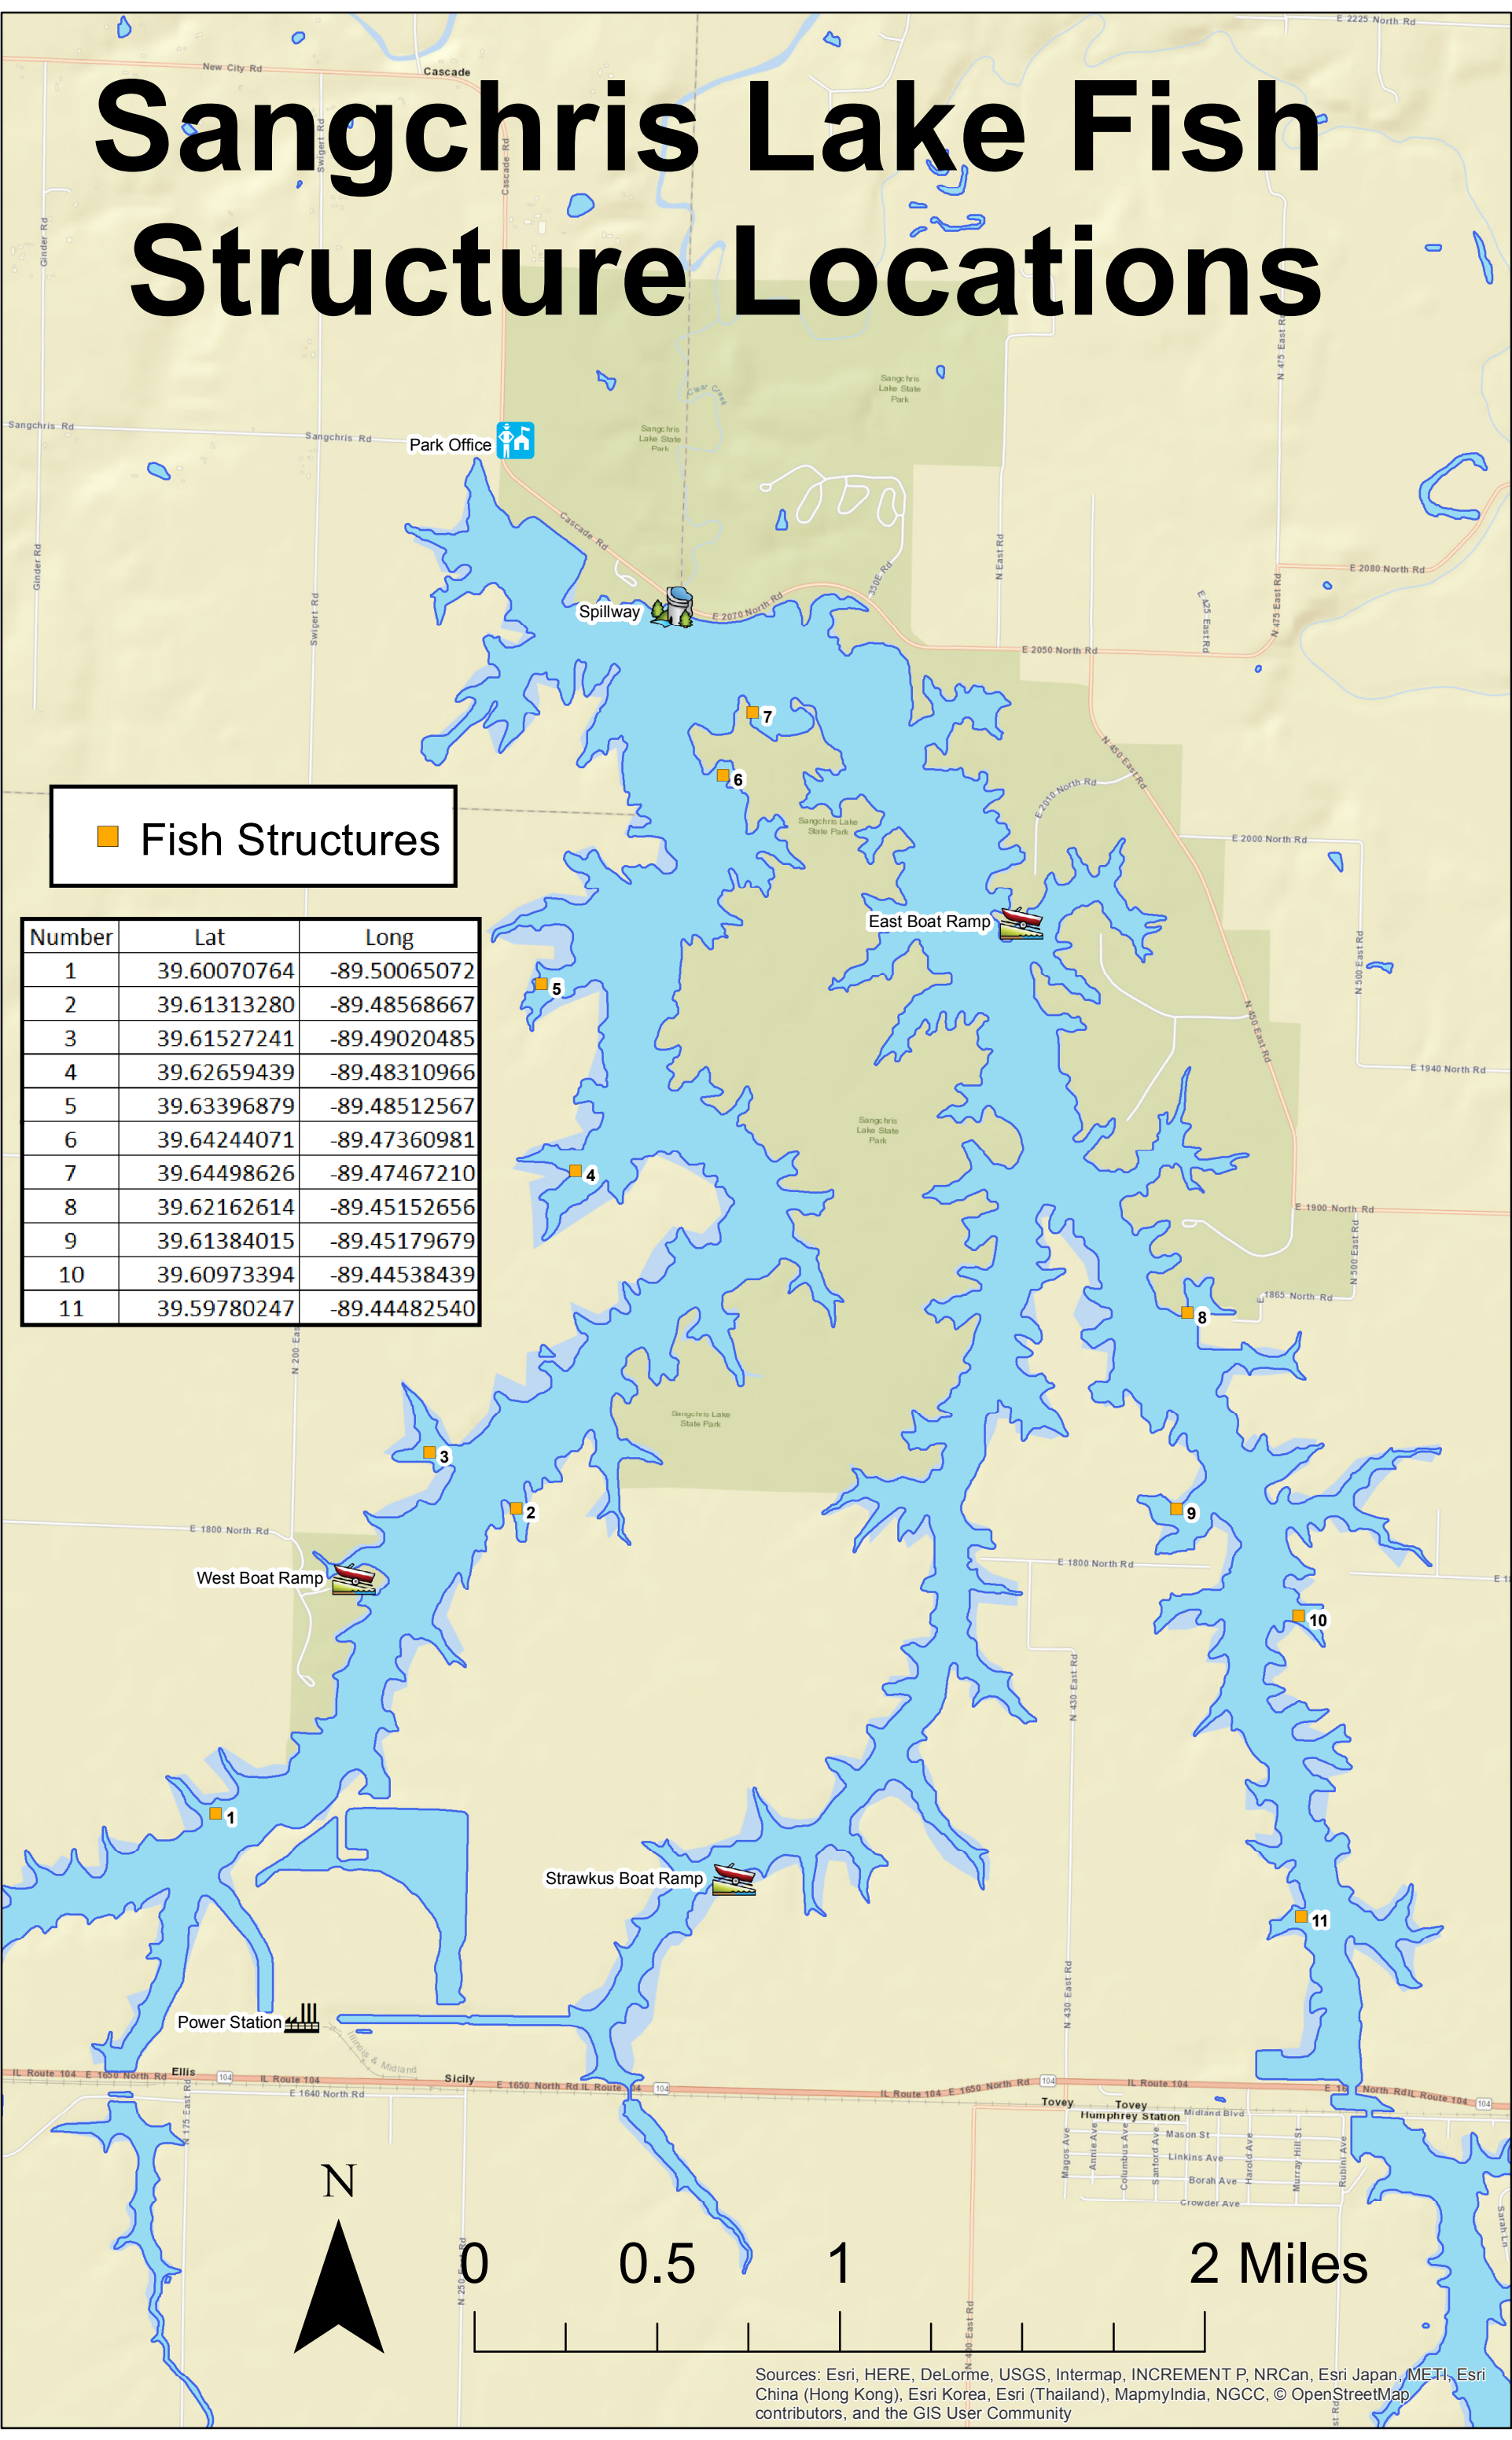

Sangchris Lake Fish Structure Locations

■ Fish Structures

Number	Lat	Long
1	39.60070764	-89.50065072
2	39.61313280	-89.48568667
3	39.61527241	-89.49020485
4	39.62659439	-89.48310966
5	39.63396879	-89.48512567
6	39.64244071	-89.47360981
7	39.64498626	-89.47467210
8	39.62162614	-89.45152656
9	39.61384015	-89.45179679
10	39.60973394	-89.44538439
11	39.59780247	-89.44482540

Sources: Esri, HERE, DeLorme, USGS, Intermap, INCREMENT P, NRCan, Esri Japan, METI, Esri China (Hong Kong), Esri Korea, Esri (Thailand), MapmyIndia, NGCC, © OpenStreetMap contributors, and the GIS User Community